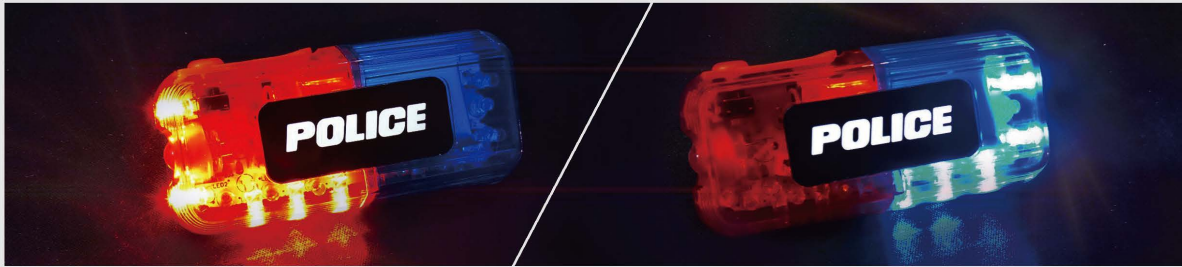

# SHOULDER WARNING LIGHT

KJ-TXT-03 SERIES

\* Technical patent No. 10-2019-0003272  
\* Design Patent No. 30-1019392

Road control

SECURITY  
Night patrol

Dangerous  
work

Night  
maintenance

Night  
activities

## Awesome Personal Safety Device

It would keep me safer working after dusk.

Shoulder LED warning light is brand new portable safety light. It can be used for various fields e.g. traffic guidance of police, night patrols or urban management organizations with its light weight and small size. The flashing warning effect of high-intensity led can protect users from vehicles or pedestrians.

KUKJAE INDUSTRY Warning Shoulder Light Series				
Model	KJ-TXT-03		Power supply	Polymer lithium battery
Operating voltage	3.7V		Weight	70 g
battery capacity	500 mAh		Dimension	78X36X26mm
Ingress protection	IP65		LED Colors	Red-Blue, Amber, White
Fixed mode	Clip: stainless steel			
Working Hours	10h ※This can be changed under different conditions			

## Special Feature

I Light weight and compact size

I Useful white lantern

I KC certified safe battery

I Strong attachment with stainless steel clip

- I Great cost-effectiveness with premium quality
- I High-intensity led lamp with visible distance over 500m
- I Max. 10 working hours at a time after charging